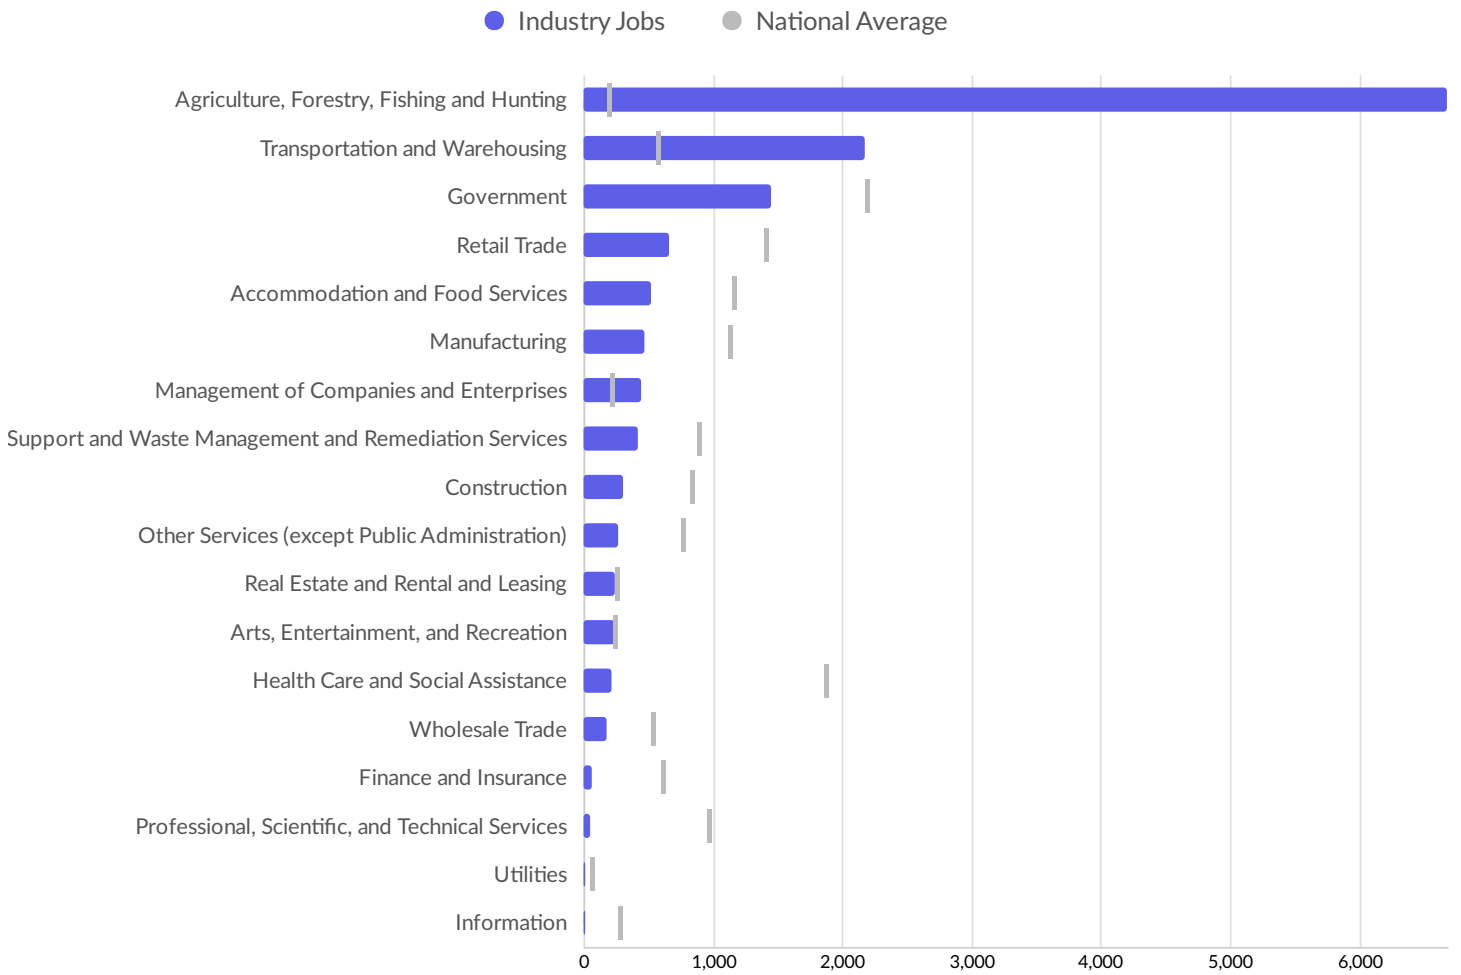

Top Growing Industries

Top Industry LQ

Top Industry GRP

Top Industry Earnings

Largest Industries

Business Characteristics

Business Size

	Percentage	Business Count
1 to 4 employees	32.0%	169
5 to 9 employees	27.1%	143
10 to 19 employees	23.3%	123
20 to 49 employees	13.1%	69
50 to 99 employees	3.0%	16
100 to 249 employees	1.1%	6
250 to 499 employees	0.2%	1
500+ employees	0.2%	1