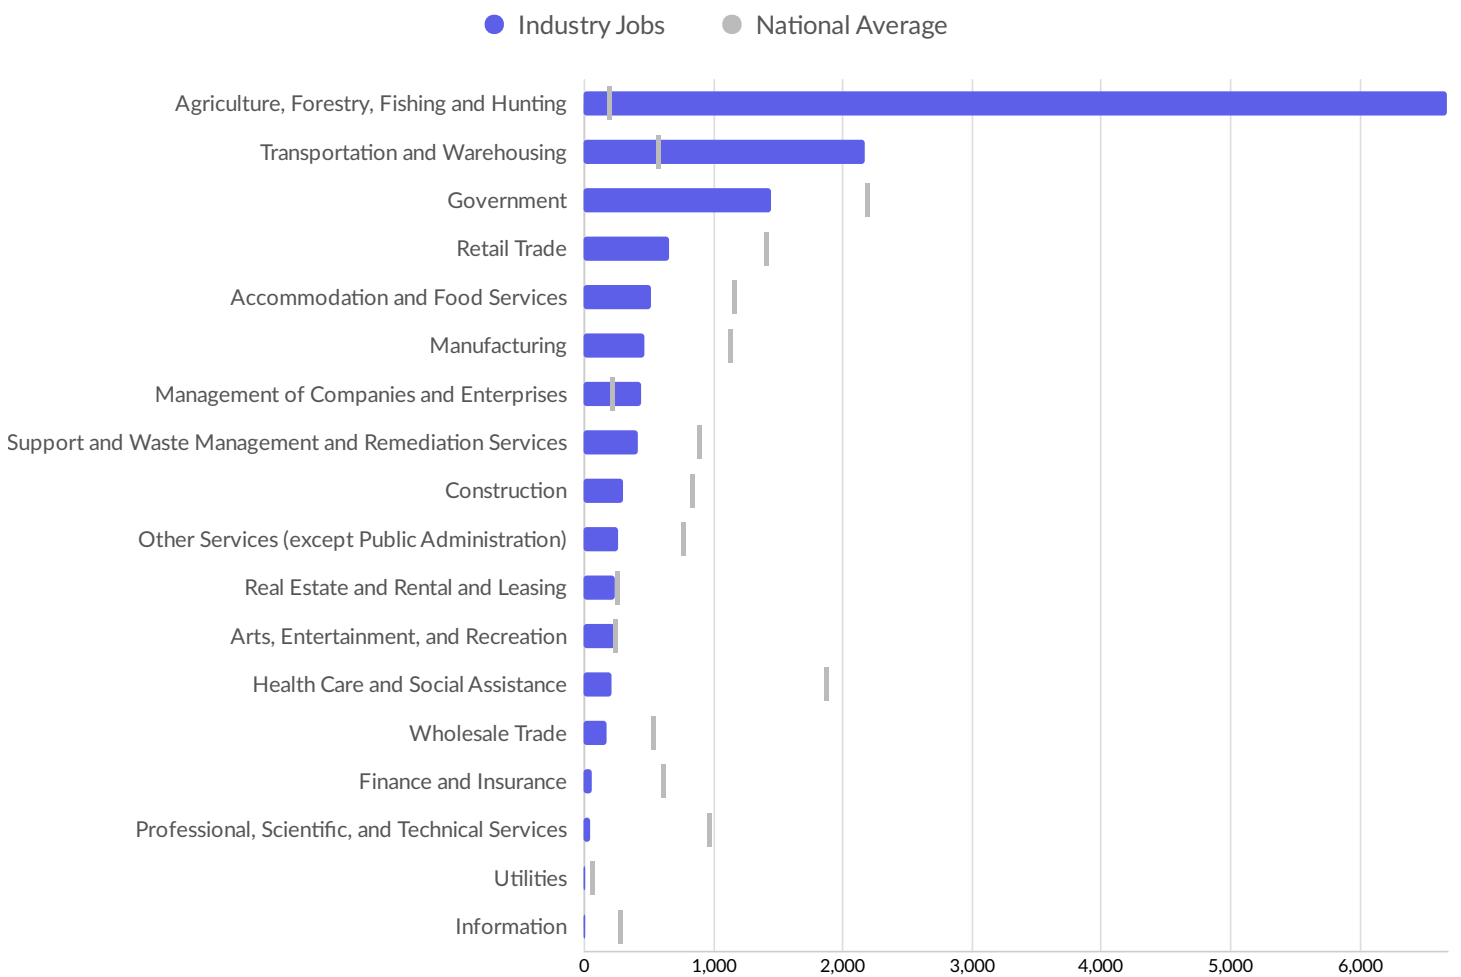

Industry Characteristics

Largest Industries