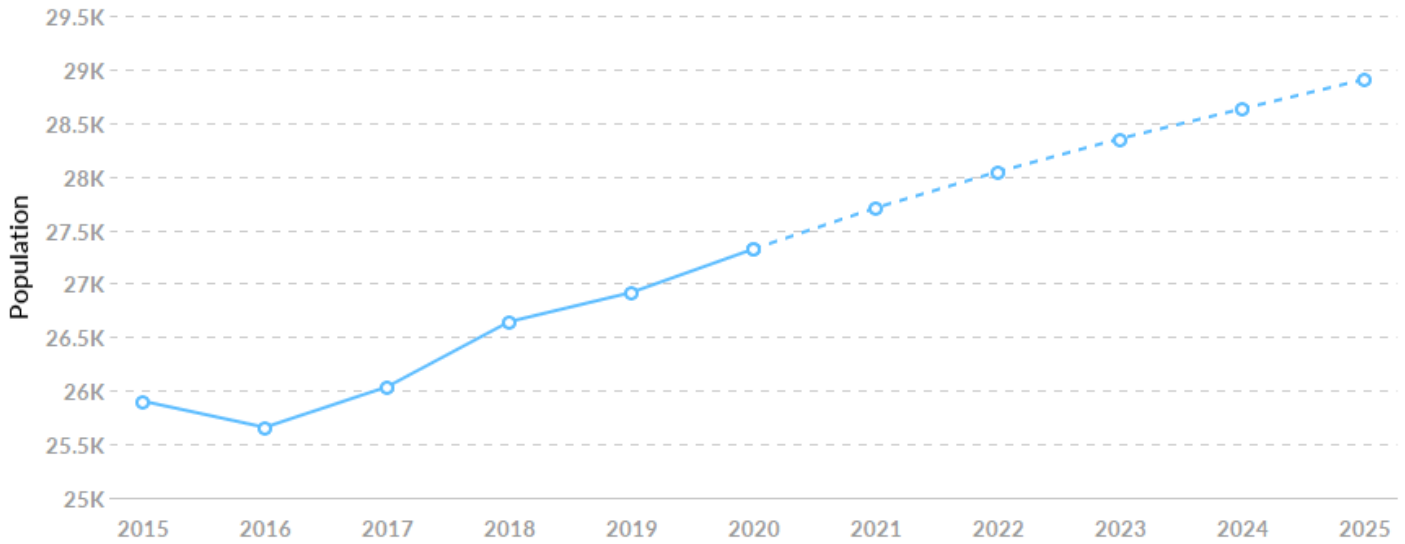

Economy Overview

27,322

Population (2020)

Population **grew by 1,420** over the last 5 years and is projected to **grow by 1,583** over the next 5 years.

14,419

Total Regional Employment

Jobs **grew by 1,238** over the last 5 years and are projected to **grow by 653** over the next 5 years.

2020 Labor Force Breakdown

Population breakdown data is not available at the ZIP level. Please choose a different region to see this data.

Educational Attainment

Educational attainment data is not available at the ZIP level. Please choose a different region to see this data.

Historic & Projected Trends

Population Trends

As of 2020 the region's population **increased by 5.5%** since 2015, growing by 1,420. Population is expected to **increase by 5.8%** between 2020 and 2025, adding 1,583.