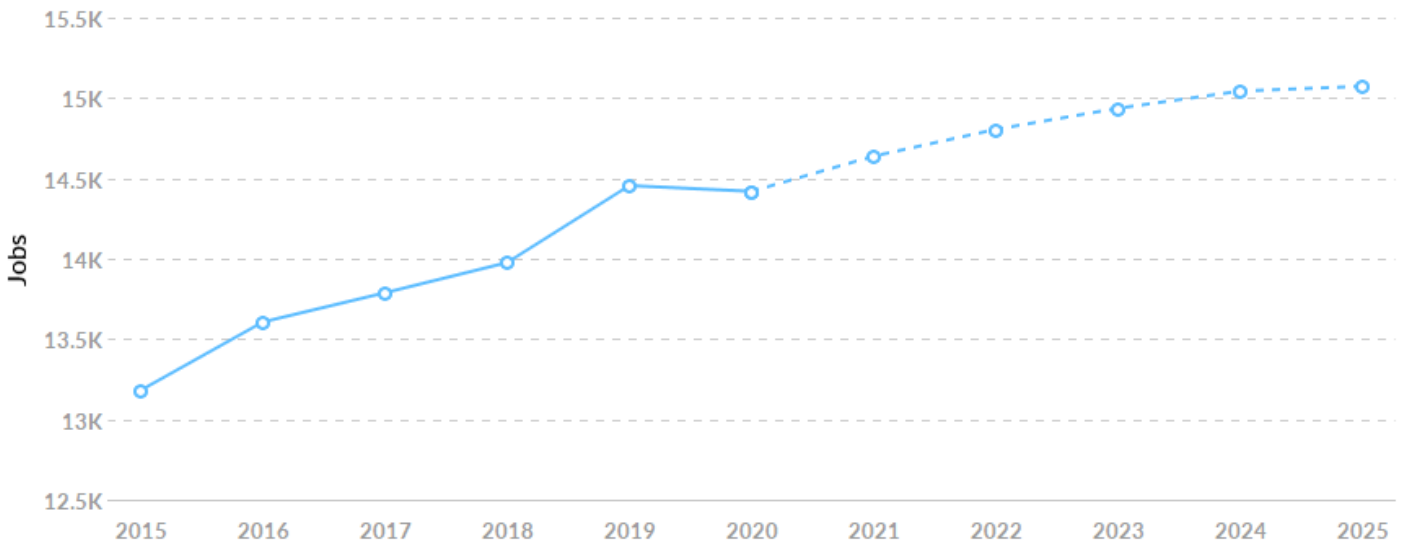

Job Trends

From 2015 to 2020, jobs increased by 9.4% in Patterson, CA (in Stanislaus county) (ZIP 95363) from 13,181 to 14,419. This change outpaced the national growth rate of 3.1% by 6.3%.

Timeframe	Jobs
2015	13,181
2016	13,606
2017	13,788
2018	13,976
2019	14,455
2020	14,419
2021	14,638
2022	14,805
2023	14,936
2024	15,043
2025	15,073