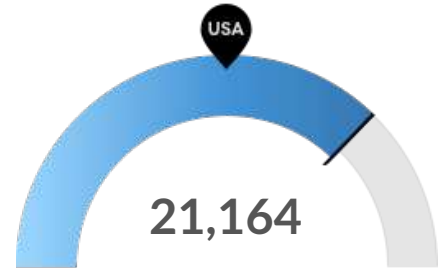

Historic & Projected Trends

Population Trends

As of 2020 the region's population **increased by 5.5%** since 2015, growing by 1,420. Population is expected to **increase by 5.8%** between 2020 and 2025, adding 1,583.

Timeframe	Population
2015	25,902
2016	25,657
2017	26,035
2018	26,643
2019	26,916
2020	27,322
2021	27,706
2022	28,043
2023	28,352
2024	28,631
2025	28,905

Job Trends

From 2015 to 2020, jobs increased by 9.4% in Patterson, CA (in Stanislaus county) (ZIP 95363) from 13,181 to 14,419. This change outpaced the national growth rate of 3.1% by 6.3%.

Timeframe	Jobs
2015	13,181
2016	13,606
2017	13,788
2018	13,976
2019	14,455
2020	14,419
2021	14,638
2022	14,805
2023	14,936
2024	15,043
2025	15,073

Population Characteristics

Millennials

Patterson, CA (in Stanislaus county) (ZIP 95363) has 5,820 millennials (ages 25-39). The national average for an area this size is 5,550.

Retiring Soon

Retirement risk is low in Patterson, CA (in Stanislaus county) (ZIP 95363). The national average for an area this size is 7,914 people 55 or older, while there are 5,525 here.

Racial Diversity