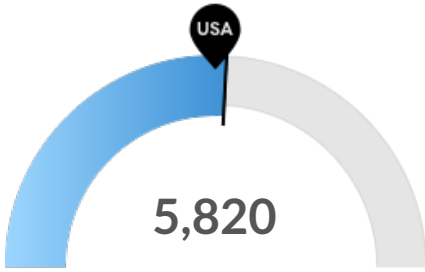

Economy Overview

27,322

Population (2020)

Population **grew by 1,420** over the last 5 years and is projected to **grow by 1,583** over the next 5 years.

14,419

Total Regional Employment

Jobs **grew by 1,238** over the last 5 years and are projected to **grow by 653** over the next 5 years.

Historic & Projected Trends

Population Trends

As of 2020 the region's population **increased by 5.5%** since 2015, growing by 1,420. Population is expected to **increase by 5.8%** between 2020 and 2025, adding 1,583.

Timeframe	Population
2015	25,902
2016	25,657
2017	26,035
2018	26,643
2019	26,916
2020	27,322
2021	27,706
2022	28,043
2023	28,352
2024	28,631
2025	28,905

Job Trends

From 2015 to 2020, jobs increased by 9.4% in Patterson, CA (in Stanislaus county) (ZIP 95363) from 13,181 to 14,419. This change outpaced the national growth rate of 3.1% by 6.3%.

Timeframe	Jobs
2015	13,181
2016	13,606
2017	13,788
2018	13,976
2019	14,455
2020	14,419
2021	14,638
2022	14,805
2023	14,936
2024	15,043
2025	15,073

Population Characteristics

Millennials

Patterson, CA (in Stanislaus county) (ZIP 95363) has 5,820 millennials (ages 25-39). The national average for an area this size is 5,550.