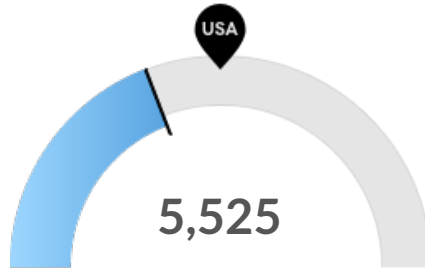

Economy Overview

27,322

Population (2020)

Population **grew by 1,420** over the last 5 years and is projected to **grow by 1,583** over the next 5 years.

14,419

Total Regional Employment

Jobs **grew by 1,238** over the last 5 years and are projected to **grow by 653** over the next 5 years.

Historic & Projected Trends

Population Trends

As of 2020 the region's population **increased by 5.5%** since 2015, growing by 1,420. Population is expected to **increase by 5.8%** between 2020 and 2025, adding 1,583.

Timeframe	Population
2015	25,902
2016	25,657
2017	26,035
2018	26,643
2019	26,916
2020	27,322
2021	27,706
2022	28,043
2023	28,352
2024	28,631
2025	28,905

Job Trends

From 2015 to 2020, jobs increased by 9.4% in Patterson, CA (in Stanislaus county) (ZIP 95363) from 13,181 to 14,419. This change outpaced the national growth rate of 3.1% by 6.3%.

Timeframe	Jobs
2015	13,181
2016	13,606
2017	13,788
2018	13,976
2019	14,455
2020	14,419
2021	14,638
2022	14,805
2023	14,936
2024	15,043
2025	15,073

Population Characteristics

Millennials

Patterson, CA (in Stanislaus county) (ZIP 95363) has 5,820 millennials (ages 25-39). The national average for an area this size is 5,550.