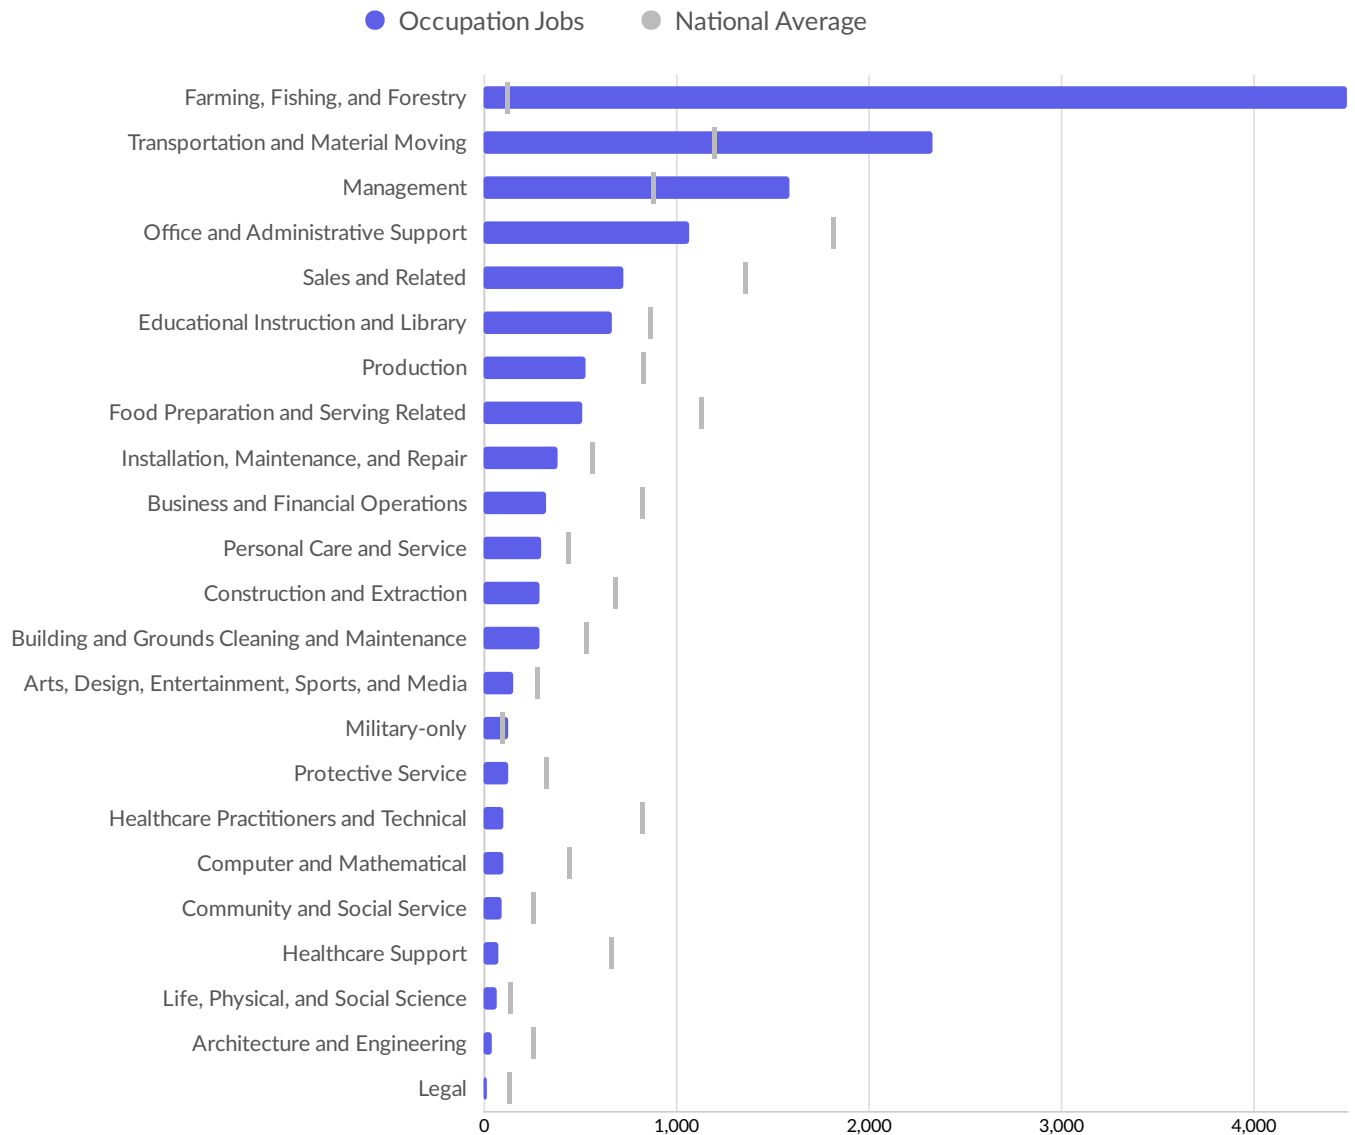

Workforce Characteristics

Largest Occupations