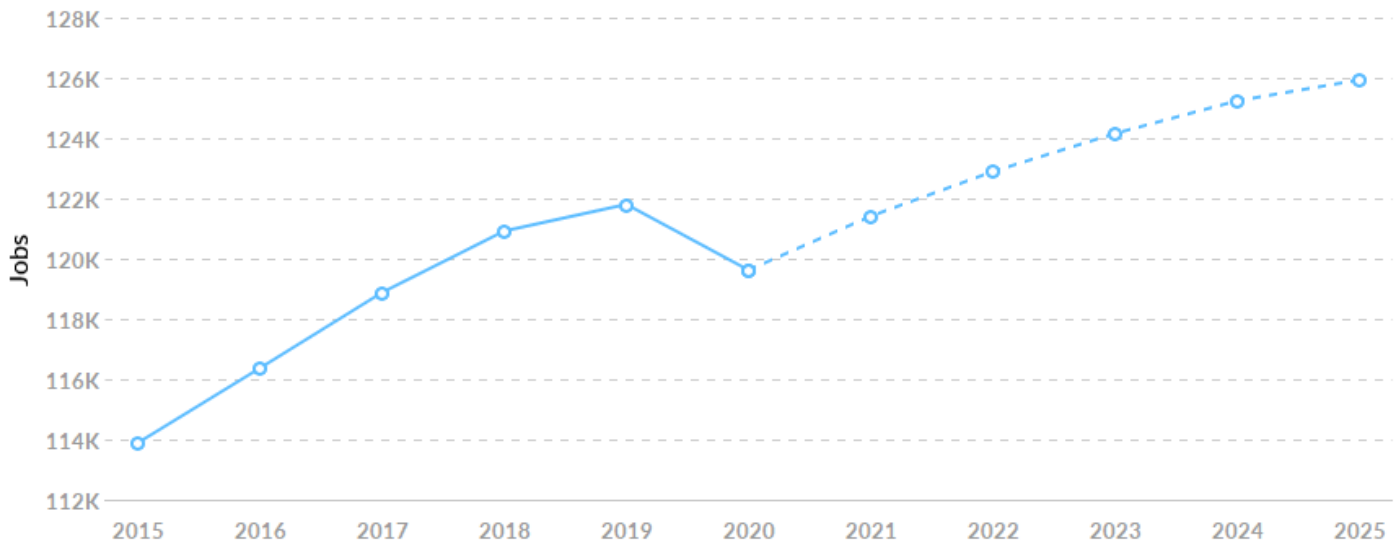

## Economy Overview

**272,517**

**Population (2020)**

Population **grew by 6,629** over the last 5 years and is projected to **grow by 8,991** over the next 5 years.

**119,623**

**Total Regional Employment**

## Population Trends

As of 2020 the region's population **increased by 2.5%** since 2015, growing by 6,629. Population is expected to **increase by 3.3%** between 2020 and 2025, adding 8,991.

Timeframe	Population
2015	265,888
2016	268,032
2017	270,560
2018	270,768
2019	269,756
2020	272,517
2021	274,791
2022	276,682
2023	278,427
2024	280,033
2025	281,508

## Job Trends

From 2015 to 2020, jobs increased by 5.0% in Modesto CA Zip Codes 2021 from 113,884 to **119,623**. This change **outpaced the national growth rate of 3.1% by 1.9%**.

Timeframe	Jobs
2015	113,884
2016	116,367
2017	118,877
2018	120,918
2019	121,803
2020	119,623
2021	121,411
2022	122,892
2023	124,156
2024	125,241
2025	125,933

## Population Characteristics

**Millennials**

Your area has 57,355 millennials (ages 25-39). The national average for an area this size is 55,620.

**Retiring Soon**

Retirement risk is low in your area. The national average for an area this size is 79,312 people 55 or older, while there are 70,003 here.