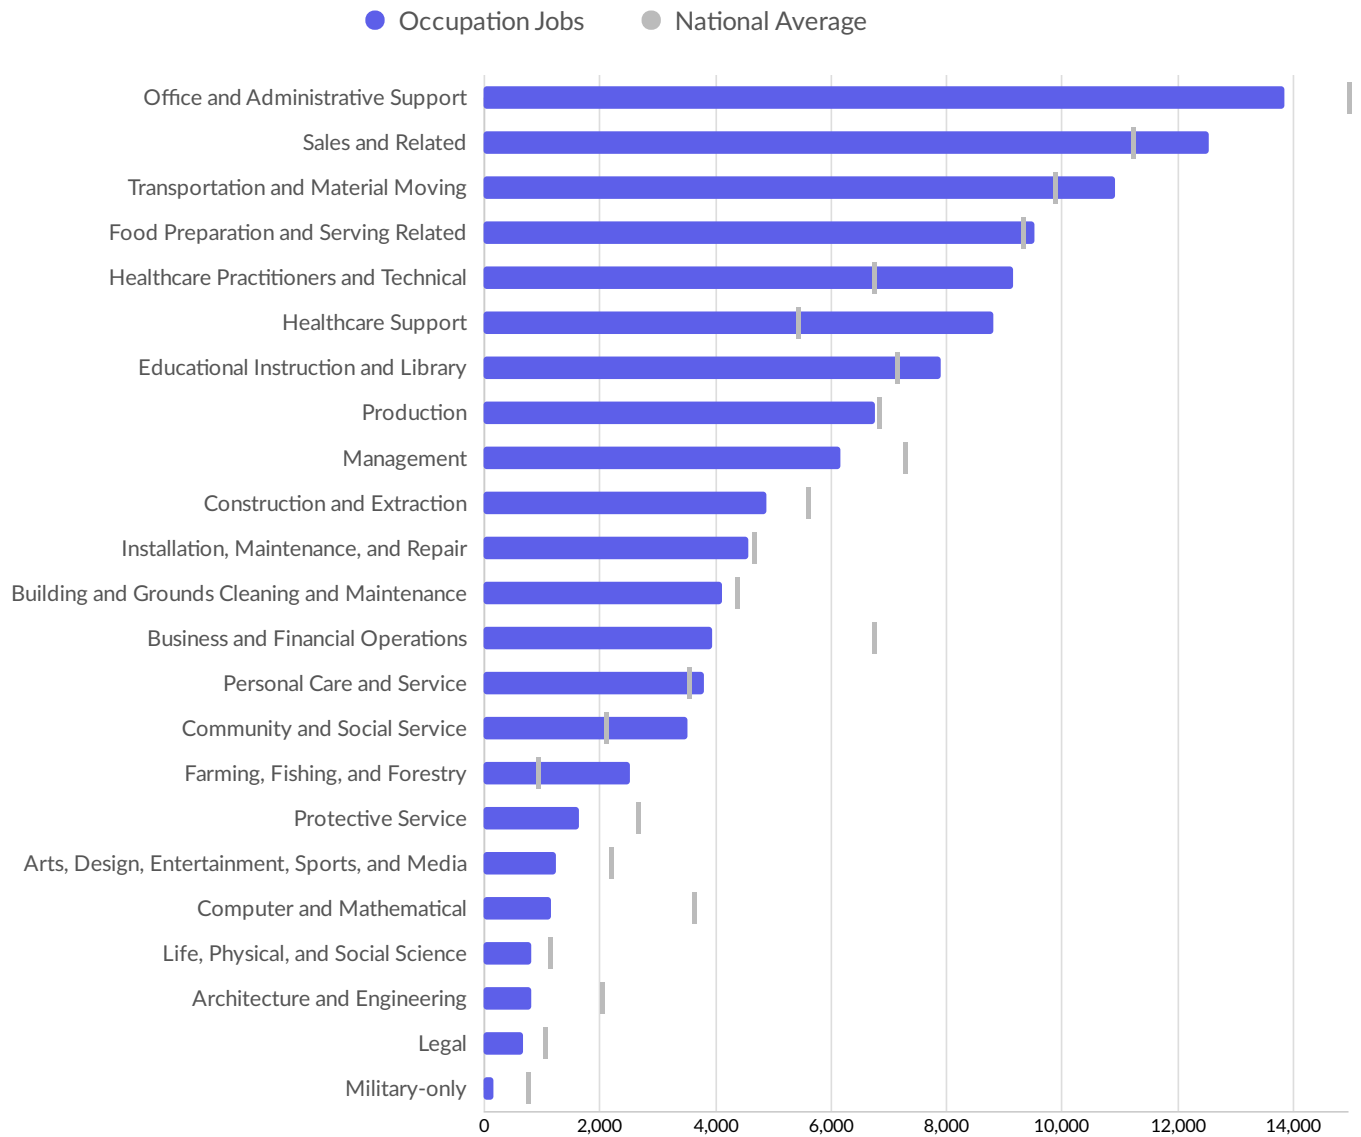

## Business Characteristics

### Business Size

	Percentage	Business Count
1 to 4 employees	39.6%	3,595
5 to 9 employees	25.7%	2,338
10 to 19 employees	19.7%	1,786
20 to 49 employees	11.0%	1,003
50 to 99 employees	2.8%	255
100 to 249 employees	0.9%	79
250 to 499 employees	0.3%	23
500+ employees	0.0%	4

## Largest Occupations