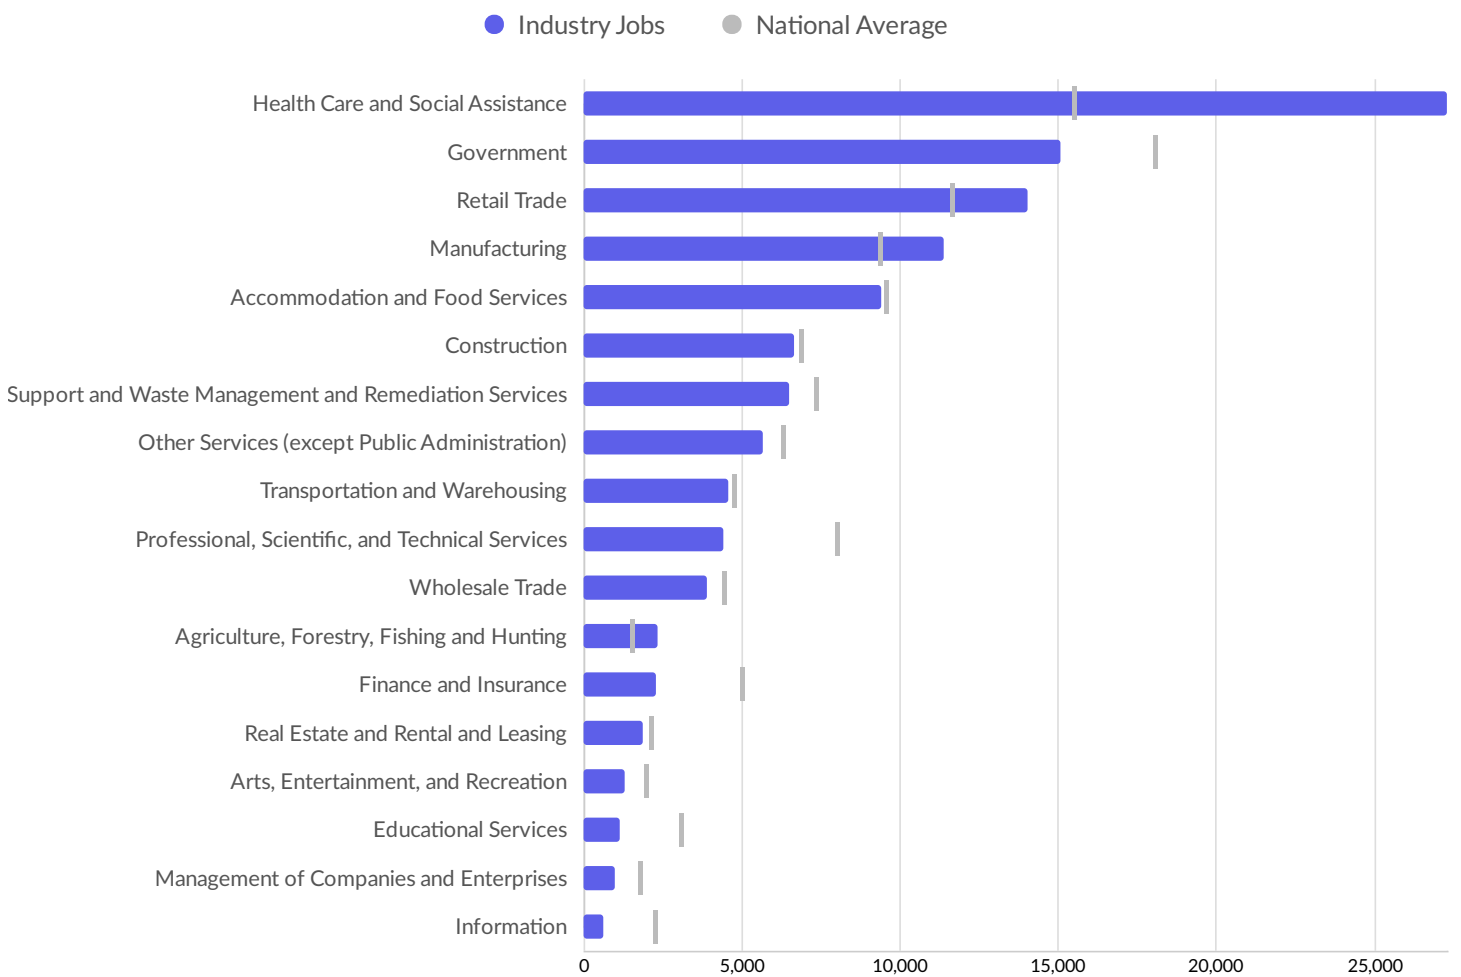

Industry Characteristics

Largest Industries