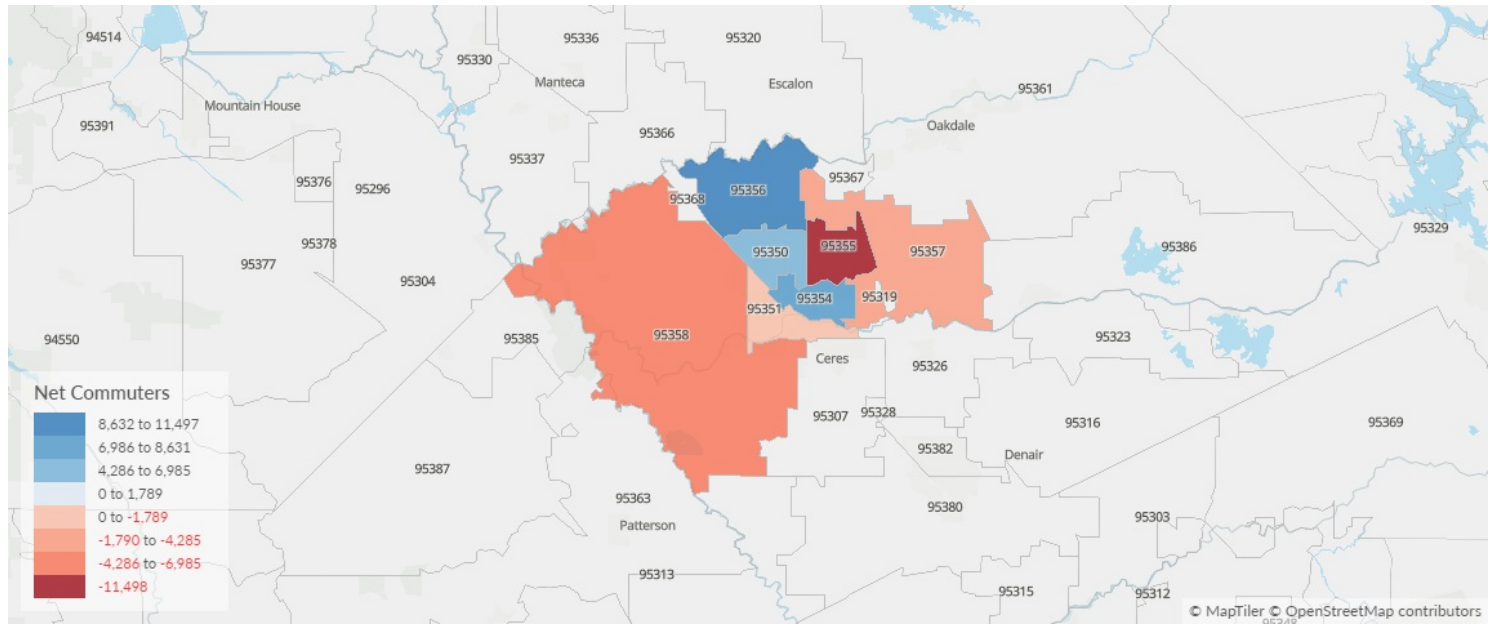

**Violent Crime**

Crime data is not available at the ZIP level. Please choose a different region level to see this data.

**Property Crime**

Crime data is not available at the ZIP level. Please choose a different region level to see this data.

## Place of Work vs Place of Residence

Understanding where talent in the region currently works compared to where talent lives can help you optimize site decisions. For example, the #1 ranked ZIP for employment ranks #2 for resident workers. The top ZIP for resident workers is 95355.