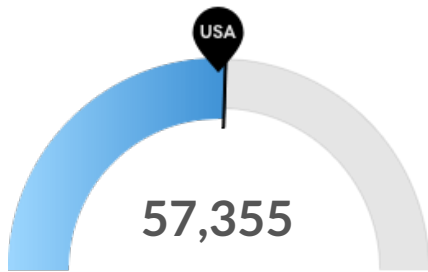

## Economy Overview

**272,517**

**Population (2020)**

Population **grew by 6,629** over the last 5 years and is projected to **grow by 8,991** over the next 5 years.

**119,623**

**Total Regional Employment**

## Population Trends

As of 2020 the region's population **increased by 2.5%** since 2015, growing by 6,629. Population is expected to **increase by 3.3%** between 2020 and 2025, adding 8,991.

Timeframe	Population
2015	265,888
2016	268,032
2017	270,560
2018	270,768
2019	269,756
2020	272,517
2021	274,791
2022	276,682
2023	278,427
2024	280,033
2025	281,508

## Job Trends

From 2015 to 2020, jobs increased by 5.0% in Modesto CA Zip Codes 2021 from 113,884 to **119,623**. This change **outpaced the national growth rate of 3.1% by 1.9%**.

Timeframe	Jobs
2015	113,884
2016	116,367
2017	118,877
2018	120,918
2019	121,803
2020	119,623
2021	121,411
2022	122,892
2023	124,156
2024	125,241
2025	125,933

## Population Characteristics

**Millennials**

Your area has 57,355 millennials (ages 25-39). The national average for an area this size is 55,620.

**Retiring Soon**

Retirement risk is low in your area. The national average for an area this size is 79,312 people 55 or older, while there are 70,003 here.