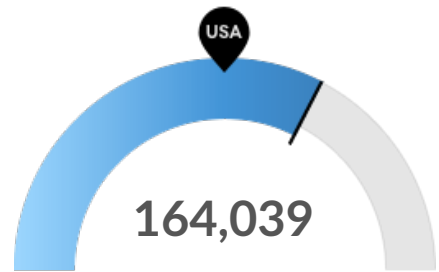

## Population Trends

As of 2020 the region's population **increased by 2.5%** since 2015, growing by 6,629. Population is expected to **increase by 3.3%** between 2020 and 2025, adding 8,991.

Timeframe	Population
2015	265,888
2016	268,032
2017	270,560
2018	270,768
2019	269,756
2020	272,517
2021	274,791
2022	276,682
2023	278,427
2024	280,033
2025	281,508

## Job Trends

From 2015 to 2020, jobs increased by 5.0% in Modesto CA Zip Codes 2021 from 113,884 to **119,623**. This change **outpaced the national growth rate of 3.1% by 1.9%**.

Timeframe	Jobs
2015	113,884
2016	116,367
2017	118,877
2018	120,918
2019	121,803
2020	119,623
2021	121,411
2022	122,892
2023	124,156
2024	125,241
2025	125,933

## Population Characteristics

**Millennials**

Your area has 57,355 millennials (ages 25-39). The national average for an area this size is 55,620.

**Retiring Soon**

Retirement risk is low in your area. The national average for an area this size is 79,312 people 55 or older, while there are 70,003 here.

**Racial Diversity**

Racial diversity is high in your area. The national average for an area this size is 107,602 racially diverse people, while there are 164,039 here.

**Veterans**

Veterans data is not available at the ZIP level. Please choose a different region level to see this data.