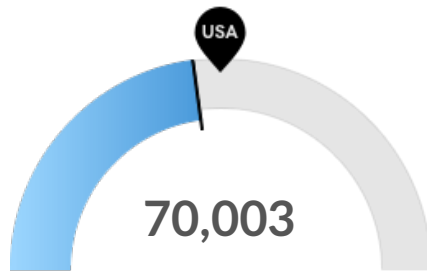

## Economy Overview

**272,517**

**Population (2020)**

Population **grew by 6,629** over the last 5 years and is projected to **grow by 8,991** over the next 5 years.

**119,623**

**Total Regional Employment**

## Population Trends

As of 2020 the region's population **increased by 2.5%** since 2015, growing by 6,629. Population is expected to **increase by 3.3%** between 2020 and 2025, adding 8,991.

Timeframe	Population
2015	265,888
2016	268,032
2017	270,560
2018	270,768
2019	269,756
2020	272,517
2021	274,791
2022	276,682
2023	278,427
2024	280,033
2025	281,508

## Job Trends

From 2015 to 2020, jobs increased by 5.0% in Modesto CA Zip Codes 2021 from 113,884 to **119,623**. This change **outpaced the national growth rate of 3.1% by 1.9%**.

Timeframe	Jobs
2015	113,884
2016	116,367
2017	118,877
2018	120,918
2019	121,803
2020	119,623
2021	121,411
2022	122,892
2023	124,156
2024	125,241
2025	125,933

## Population Characteristics

**Millennials**

Your area has 57,355 millennials (ages 25-39). The national average for an area this size is 55,620.

**Retiring Soon**

Retirement risk is low in your area. The national average for an area this size is 79,312 people 55 or older, while there are 70,003 here.