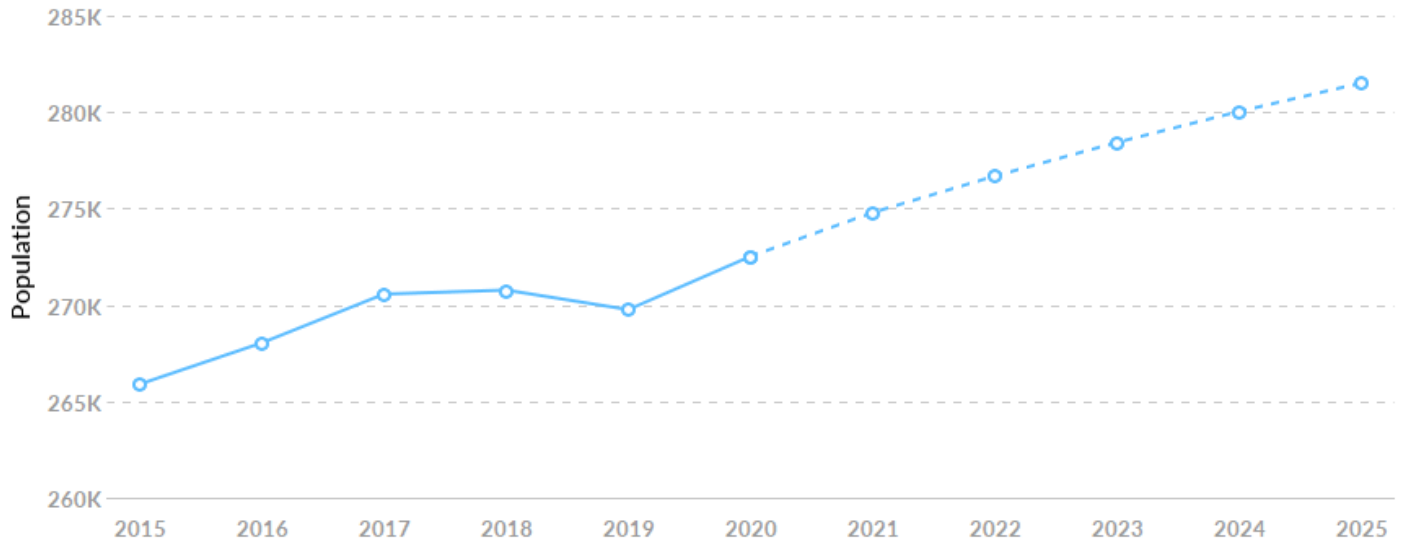

## Economy Overview

**272,517**

**Population (2020)**

Population **grew by 6,629** over the last 5 years and is projected to **grow by 8,991** over the next 5 years.

**119,623**

**Total Regional Employment**

## 2020 Labor Force Breakdown

Population breakdown data is not available at the ZIP level. Please choose a different region to see this data.

## Educational Attainment

Educational attainment data is not available at the ZIP level. Please choose a different region to see this data.

## Population Trends

As of 2020 the region's population **increased by 2.5%** since 2015, growing by 6,629. Population is expected to **increase by 3.3%** between 2020 and 2025, adding 8,991.

Timeframe	Population
2015	265,888
2016	268,032
2017	270,560
2018	270,768
2019	269,756
2020	272,517
2021	274,791
2022	276,682
2023	278,427
2024	280,033
2025	281,508