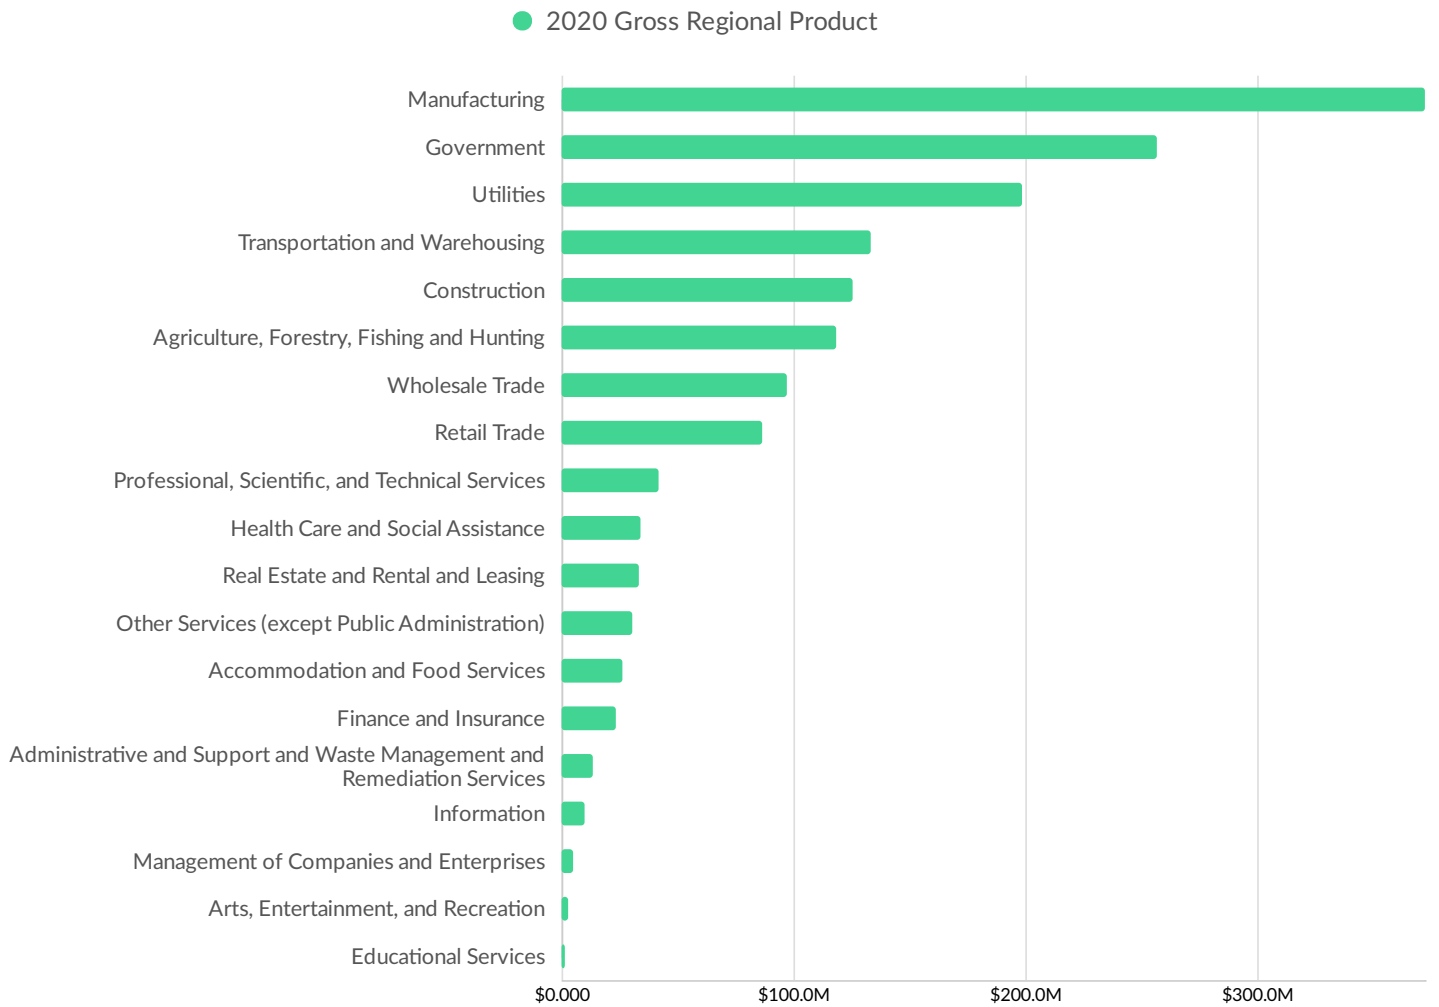

Top Industry GRP