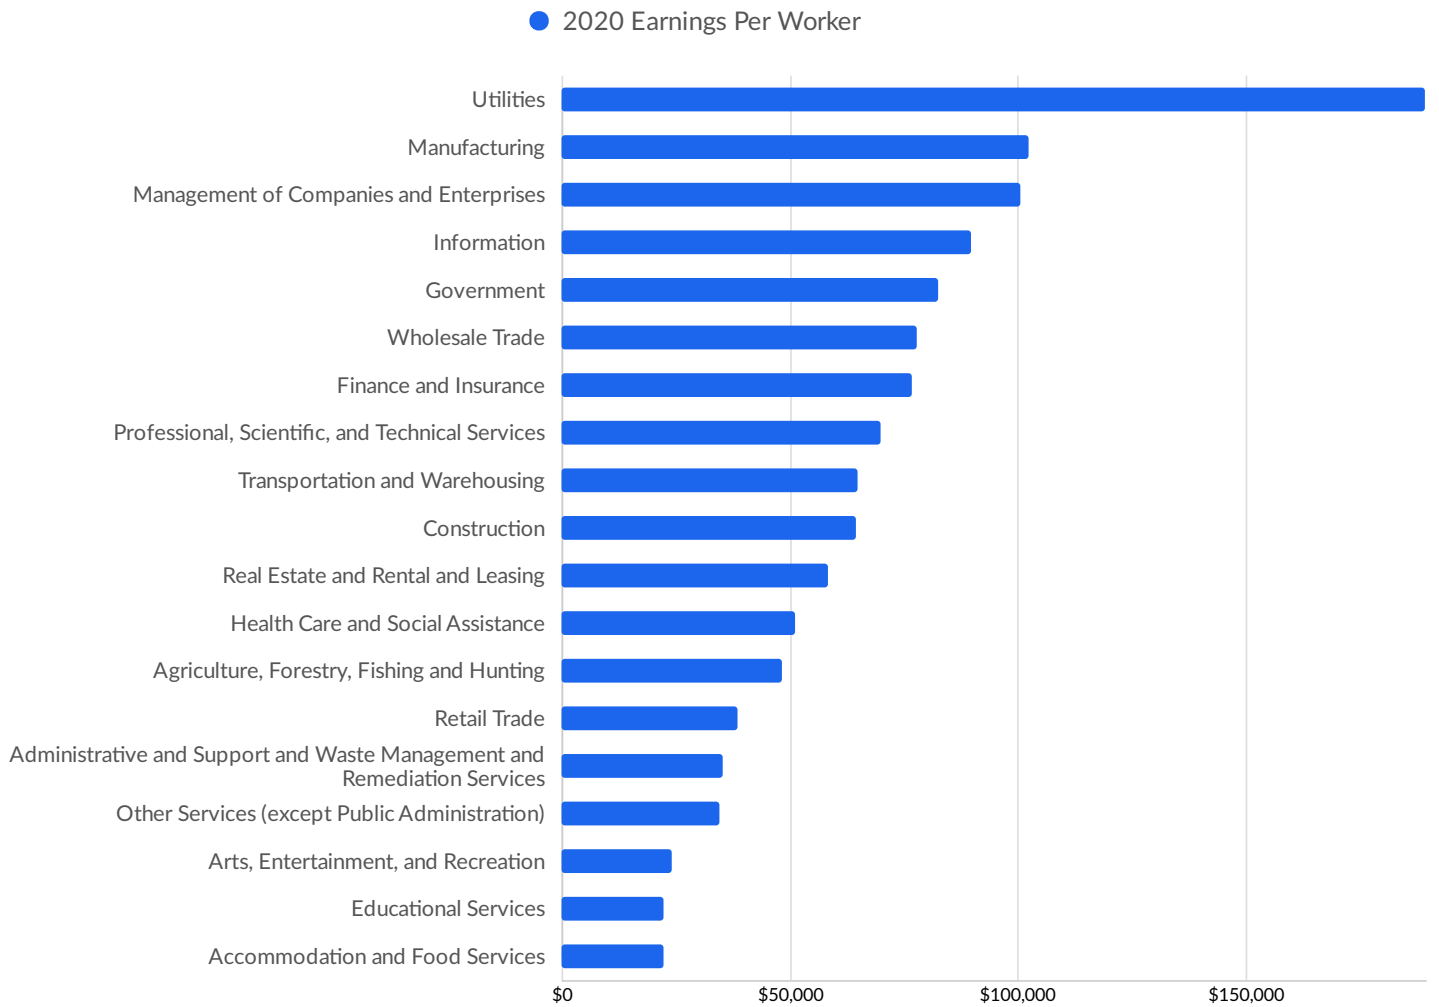

Top Industry Earnings