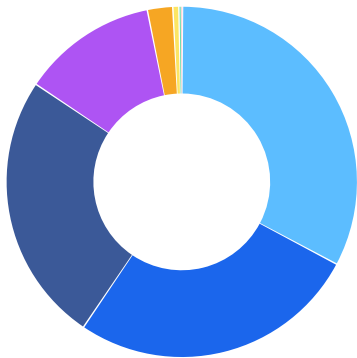

Top Industry LQ

Top Industry GRP

Top Industry Earnings

Largest Industries

Business Characteristics

Business Size

	Percentage	Business Count
1 to 4 employees	32.7%	294
5 to 9 employees	26.7%	240
10 to 19 employees	24.9%	224
20 to 49 employees	12.5%	112
50 to 99 employees	2.3%	21
100 to 249 employees	0.6%	5
250 to 499 employees	0.2%	2
500+ employees	0.1%	1