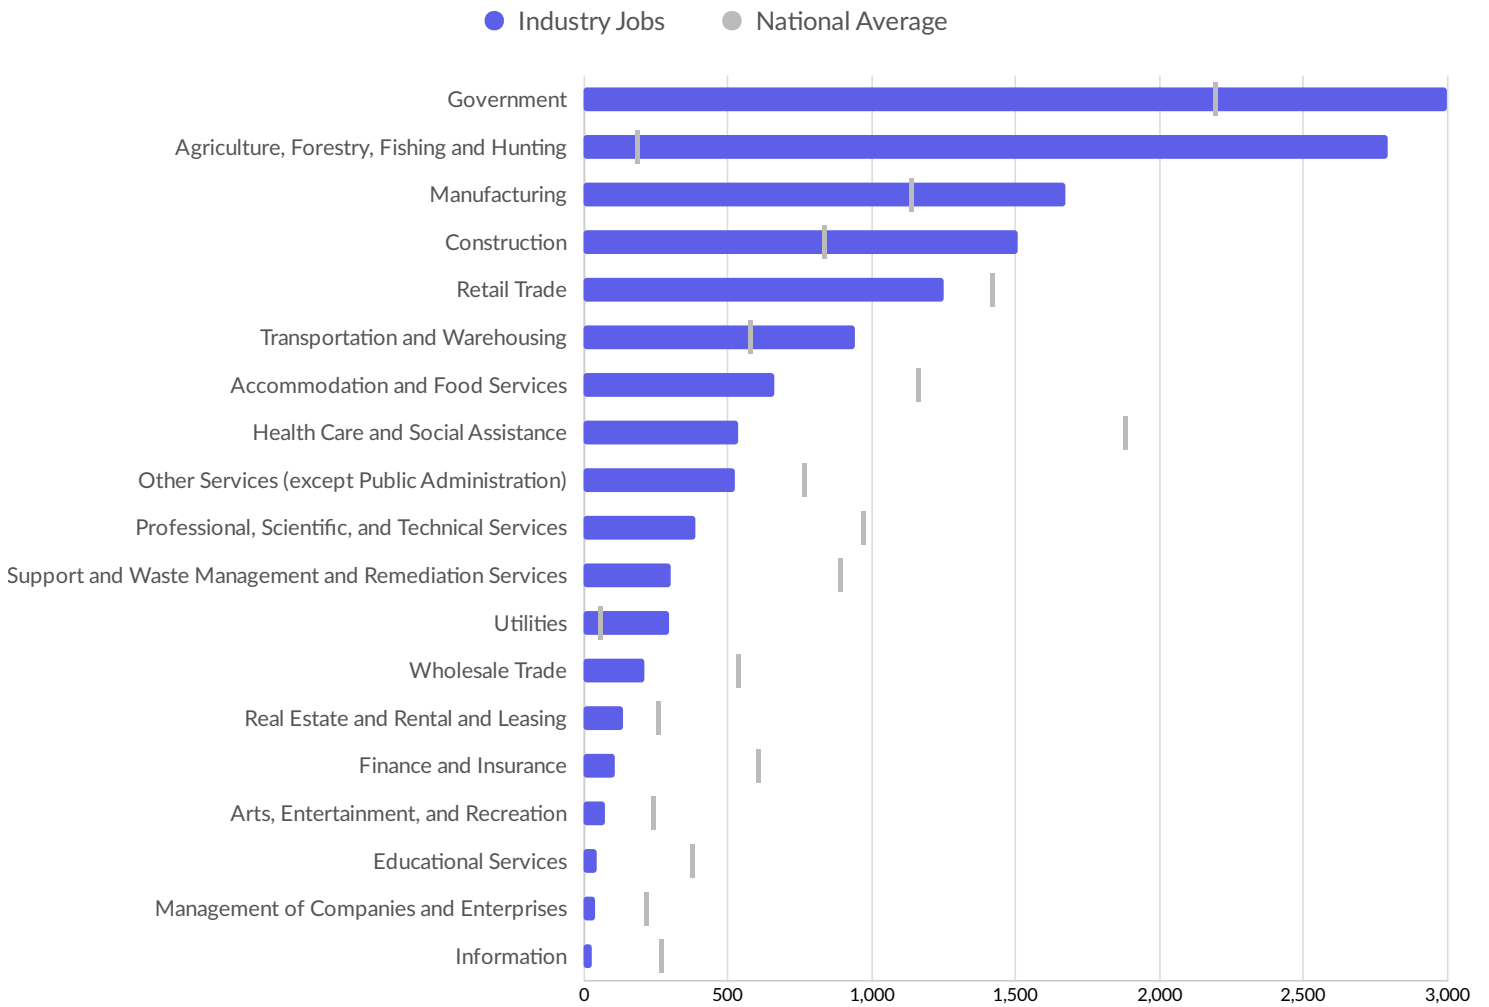

Industry Characteristics

Largest Industries