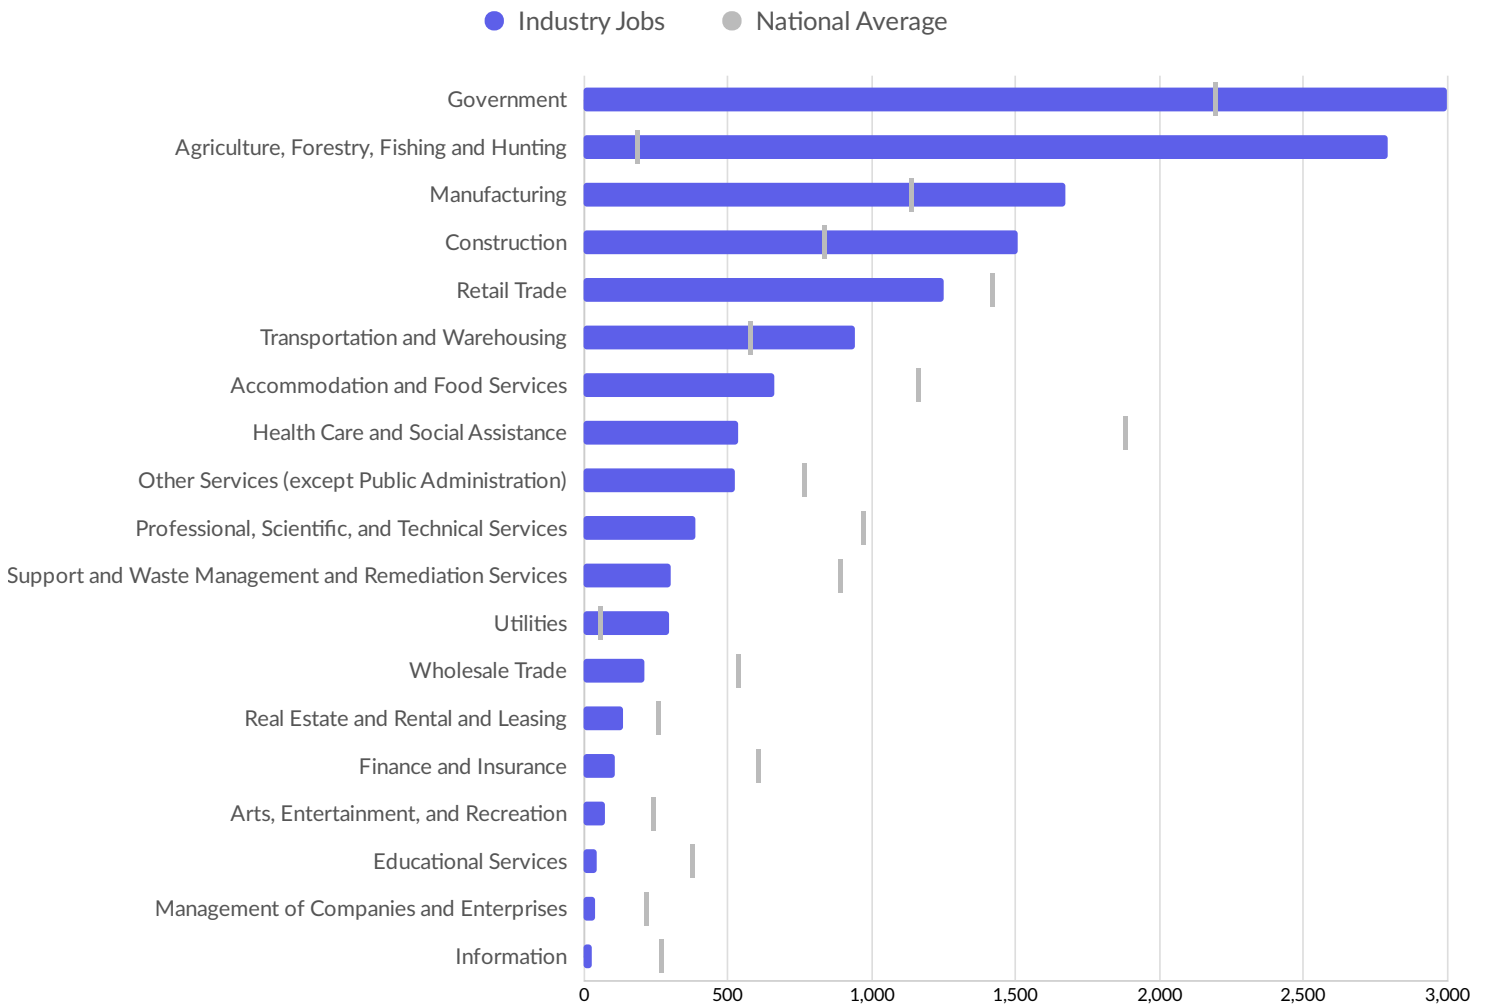

Top Industry LQ

Top Industry GRP

Top Industry Earnings

Largest Industries

Business Characteristics

Business Size

	Percentage	Business Count
1 to 4 employees	32.7%	294
5 to 9 employees	26.7%	240
10 to 19 employees	24.9%	224
20 to 49 employees	12.5%	112
50 to 99 employees	2.3%	21
100 to 249 employees	0.6%	5
250 to 499 employees	0.2%	2
500+ employees	0.1%	1