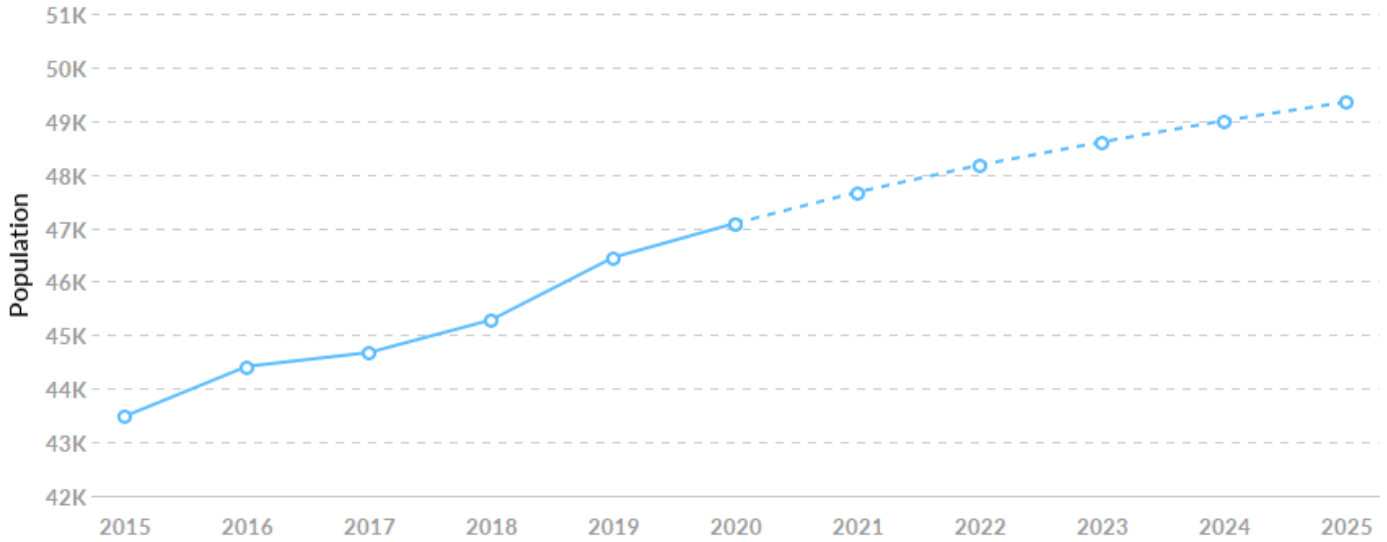

Economy Overview

47,089

Population (2020)

Population grew by **3,607** over the last 5 years and is projected to grow by **2,262** over the next 5 years.

14,544

Total Regional Employment

Jobs grew by **692** over the last 5 years and are projected to grow by **478** over the next 5 years.

2020 Labor Force Breakdown

Population breakdown data is not available at the ZIP level. Please choose a different region to see this data.

Educational Attainment

Educational attainment data is not available at the ZIP level. Please choose a different region to see this data.

Historic & Projected Trends

Population Trends

As of 2020 the region's population **increased by 8.3%** since 2015, growing by 3,607. Population is expected to **increase by 4.8%** between 2020 and 2025, adding 2,262.