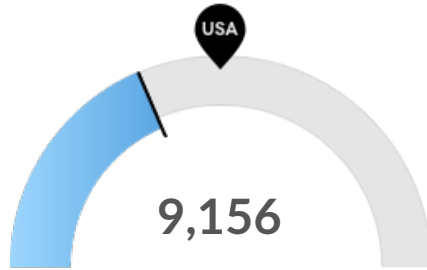

Historic & Projected Trends

Population Trends

As of 2020 the region's population **increased by 8.3%** since 2015, growing by 3,607. Population is expected to **increase by 4.8%** between 2020 and 2025, adding 2,262.

Timeframe	Population
2015	43,483
2016	44,415
2017	44,673
2018	45,283
2019	46,449
2020	47,089
2021	47,670
2022	48,175
2023	48,606
2024	49,004
2025	49,351

Job Trends

From 2015 to 2020, jobs increased by 5.0% in Ceres, CA (in Stanislaus county) (ZIP 95307) from 13,853 to 14,544. This change outpaced the national growth rate of 3.1% by 1.9%.

Timeframe	Jobs
2015	13,853
2016	14,223
2017	14,092
2018	14,265
2019	14,633
2020	14,544
2021	14,691
2022	14,807
2023	14,903
2024	14,982
2025	15,023

Population Characteristics

Millennials

Ceres, CA (in Stanislaus county) (ZIP 95307) has 10,234 millennials (ages 25-39). The national average for an area this size is 9,577.

Retiring Soon

Retirement risk is low in Ceres, CA (in Stanislaus county) (ZIP 95307). The national average for an area this size is 13,657 people 55 or older, while there are 9,156 here.

Racial Diversity