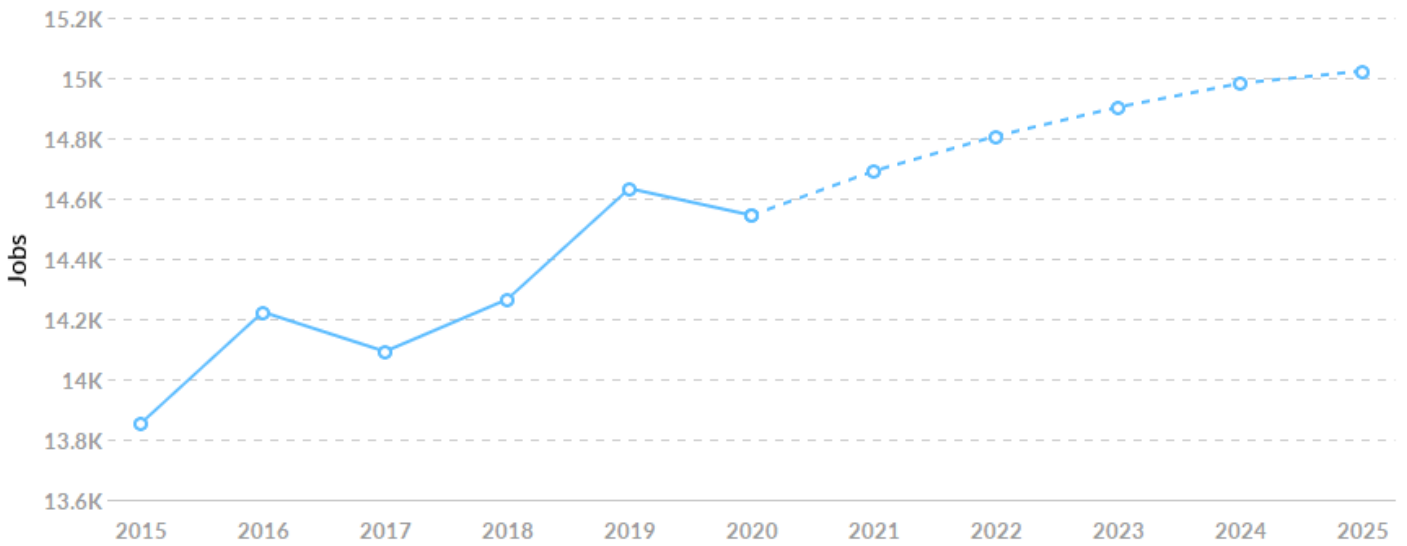

Economy Overview

47,089

Population (2020)

Population grew by **3,607** over the last 5 years and is projected to grow by **2,262** over the next 5 years.

14,544

Total Regional Employment

Jobs grew by **692** over the last 5 years and are projected to grow by **478** over the next 5 years.

2020 Labor Force Breakdown

Population breakdown data is not available at the ZIP level. Please choose a different region to see this data.

Educational Attainment

Educational attainment data is not available at the ZIP level. Please choose a different region to see this data.

Historic & Projected Trends

Population Trends

As of 2020 the region's population **increased by 8.3%** since 2015, growing by 3,607. Population is expected to **increase by 4.8%** between 2020 and 2025, adding 2,262.

Timeframe	Population
2015	43,483
2016	44,415
2017	44,673
2018	45,283
2019	46,449
2020	47,089
2021	47,670
2022	48,175
2023	48,606
2024	49,004
2025	49,351

Job Trends

From 2015 to 2020, jobs increased by 5.0% in Ceres, CA (in Stanislaus county) (ZIP 95307) from 13,853 to 14,544. This change outpaced the national growth rate of 3.1% by 1.9%.