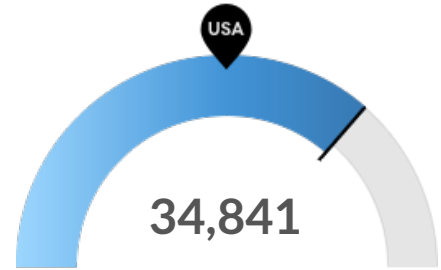

Historic & Projected Trends

Population Trends

As of 2020 the region's population **increased by 8.3%** since 2015, growing by 3,607. Population is expected to **increase by 4.8%** between 2020 and 2025, adding 2,262.

Timeframe	Population
2015	43,483
2016	44,415
2017	44,673
2018	45,283
2019	46,449
2020	47,089
2021	47,670
2022	48,175
2023	48,606
2024	49,004
2025	49,351

Job Trends

From 2015 to 2020, jobs increased by 5.0% in Ceres, CA (in Stanislaus county) (ZIP 95307) from 13,853 to 14,544. This change outpaced the national growth rate of 3.1% by 1.9%.

Timeframe	Jobs
2015	13,853
2016	14,223
2017	14,092
2018	14,265
2019	14,633
2020	14,544
2021	14,691
2022	14,807
2023	14,903
2024	14,982
2025	15,023

Population Characteristics

Millennials

Ceres, CA (in Stanislaus county) (ZIP 95307) has 10,234 millennials (ages 25-39). The national average for an area this size is 9,577.

Retiring Soon

Retirement risk is low in Ceres, CA (in Stanislaus county) (ZIP 95307). The national average for an area this size is 13,657 people 55 or older, while there are 9,156 here.

Racial Diversity