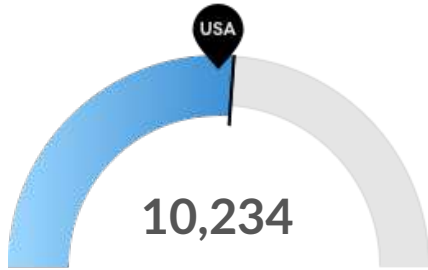

Economy Overview

47,089

Population (2020)

Population grew by **3,607** over the last 5 years and is projected to grow by **2,262** over the next 5 years.

14,544

Total Regional Employment

Jobs grew by **692** over the last 5 years and are projected to grow by **478** over the next 5 years.

Historic & Projected Trends

Population Trends

As of 2020 the region's population **increased by 8.3%** since 2015, growing by 3,607. Population is expected to **increase by 4.8%** between 2020 and 2025, adding 2,262.

Timeframe	Population
2015	43,483
2016	44,415
2017	44,673
2018	45,283
2019	46,449
2020	47,089
2021	47,670
2022	48,175
2023	48,606
2024	49,004
2025	49,351

Job Trends

From 2015 to 2020, jobs increased by 5.0% in Ceres, CA (in Stanislaus county) (ZIP 95307) from 13,853 to 14,544. This change outpaced the national growth rate of 3.1% by 1.9%.

Timeframe	Jobs
2015	13,853
2016	14,223
2017	14,092
2018	14,265
2019	14,633
2020	14,544
2021	14,691
2022	14,807
2023	14,903
2024	14,982
2025	15,023

Population Characteristics

Millennials

Ceres, CA (in Stanislaus county) (ZIP 95307) has 10,234 millennials (ages 25-39). The national average for an area this size is 9,577.