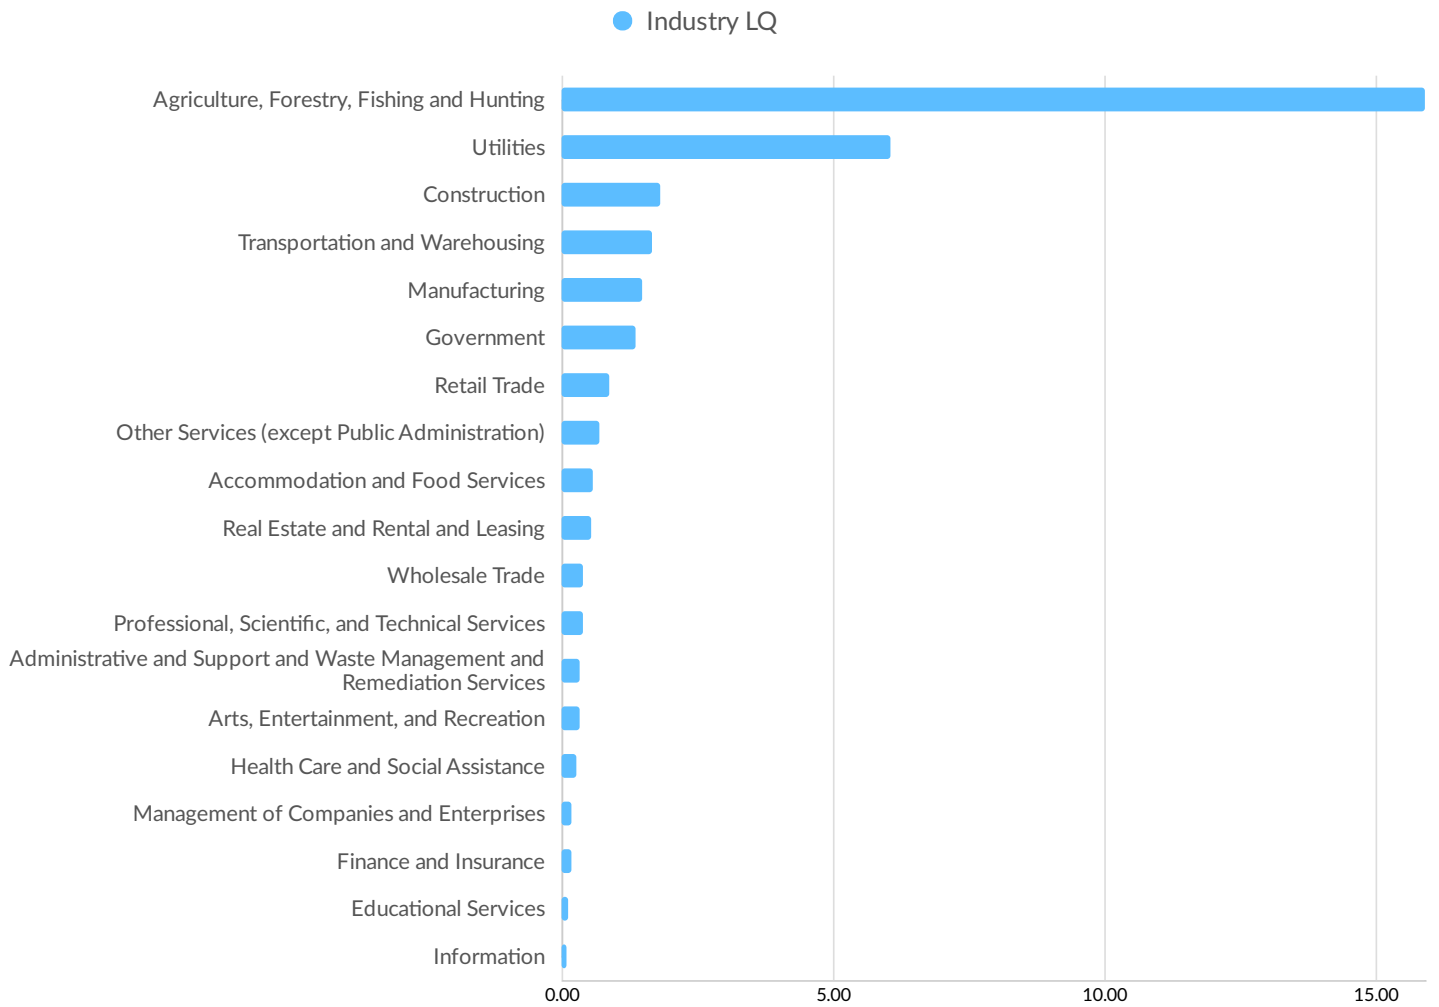

Top Industry LQ