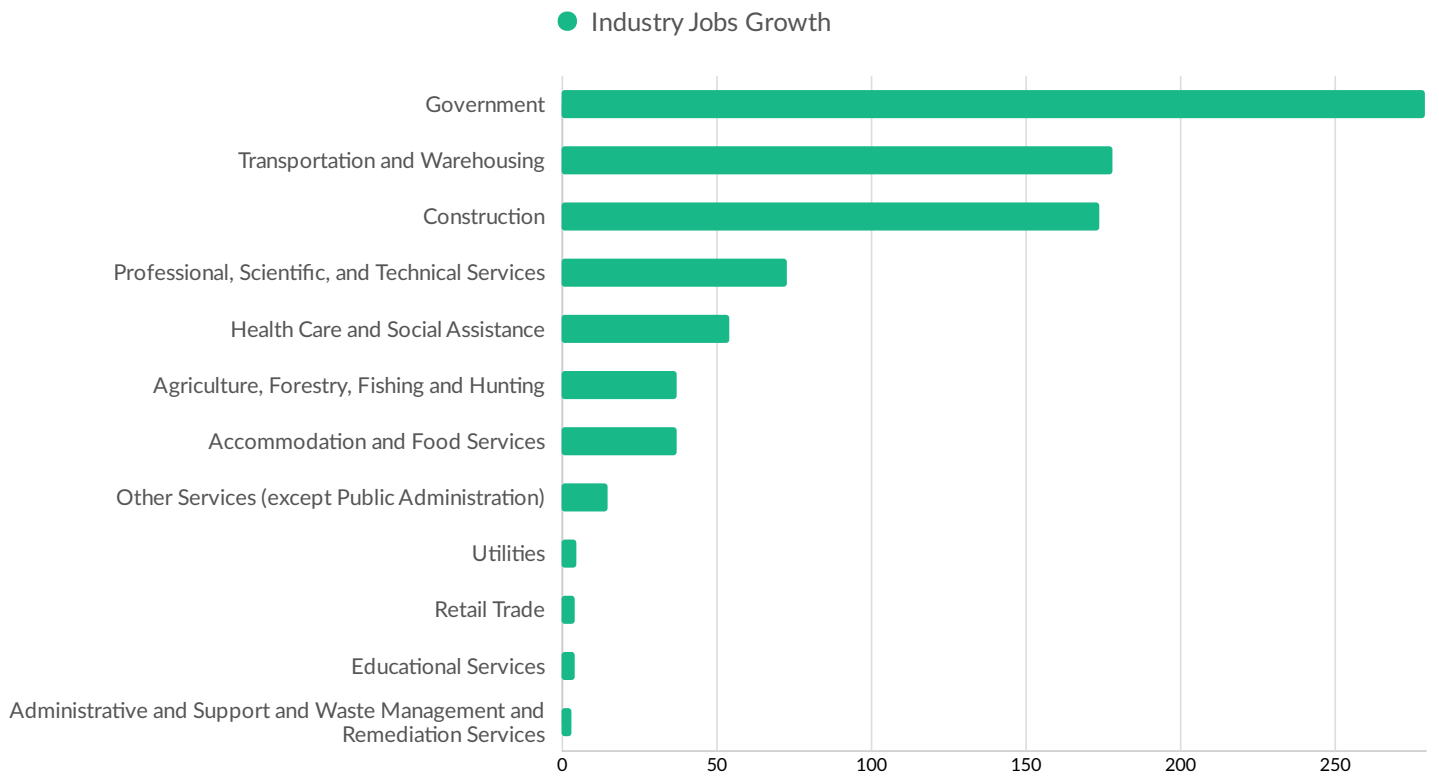

ZIP	Name	2020 Employment
95307	Ceres, CA (in Stanislaus...	14,544

Where Talent Lives

ZIP	Name	2020 Workers
95307	Ceres, CA (in Stanislaus...	18,244

Industry Characteristics

Largest Industries

Top Growing Industries