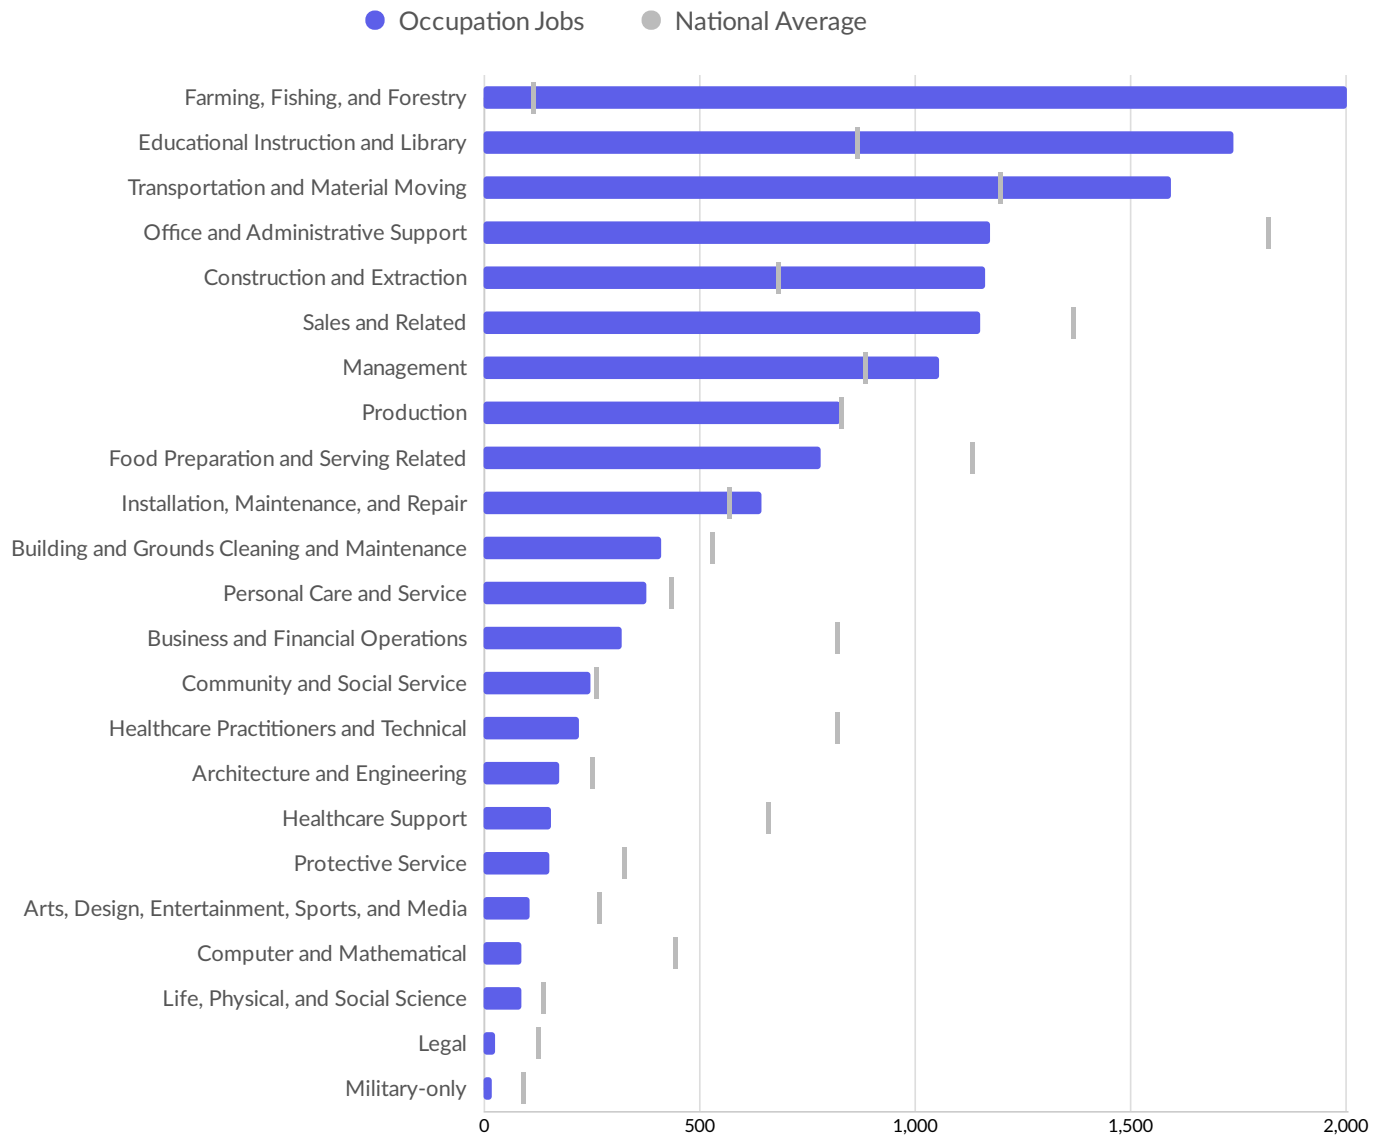

Workforce Characteristics

Largest Occupations