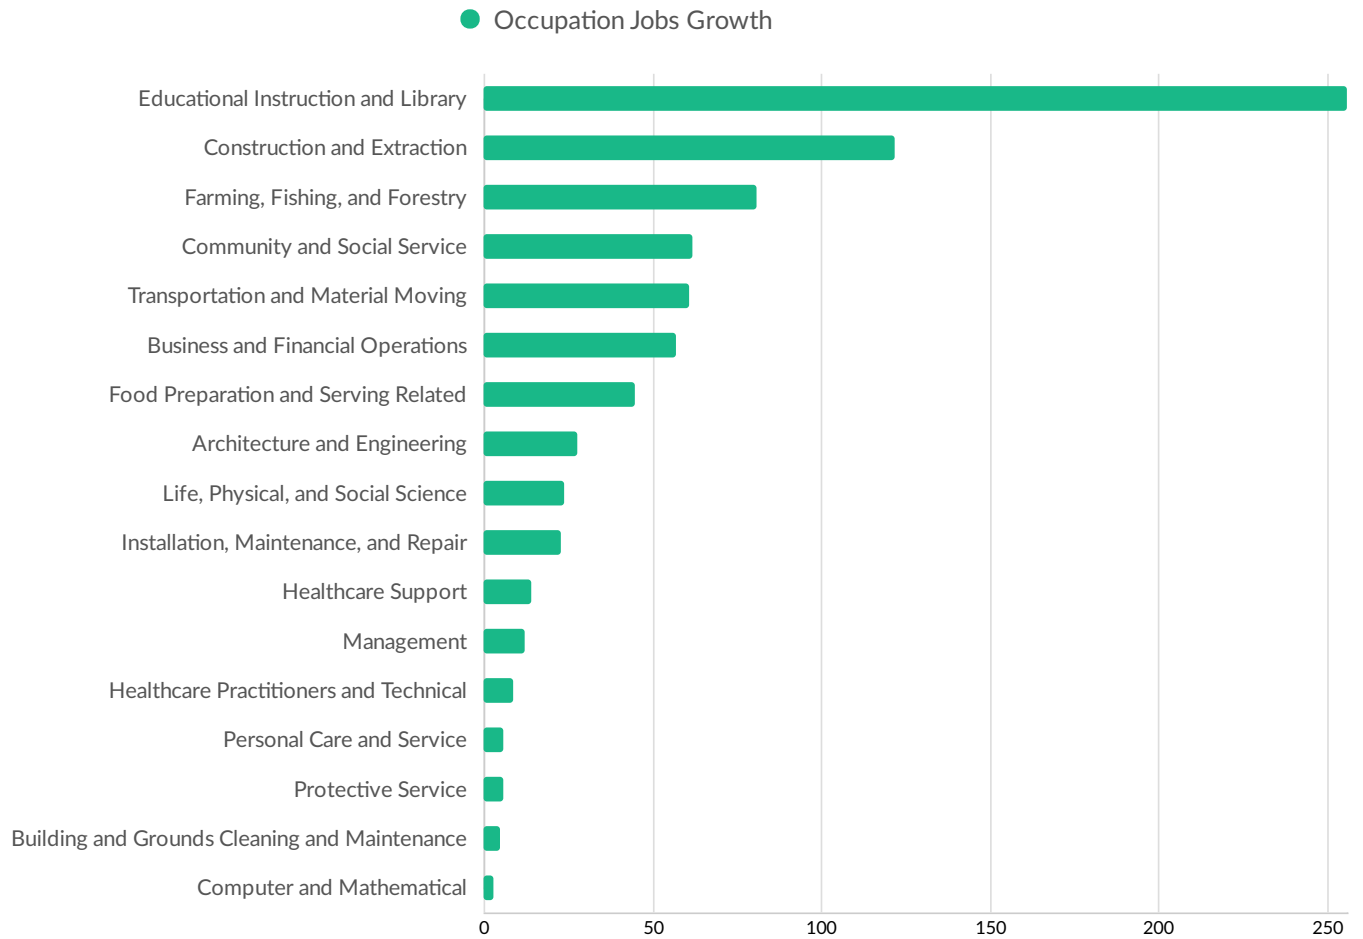

Top Growing Occupations